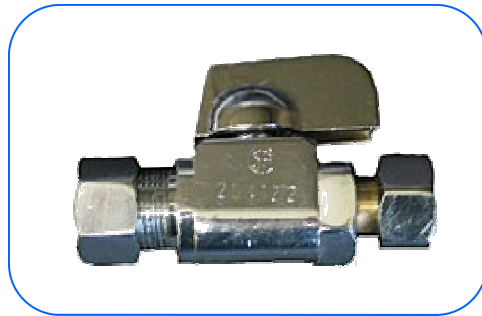

Innovations in plumbing and heating...

173 Flanders Road
Westborough, MA 01581

E-Z FIX-A-VALVE

3/8 compression x 3/8 Female OD
1/4 Turn Valve

FEATURES:

3/8 female compression threads for threading onto male compression end of valve

APPLICATIONS:

quick and easy way to replace an existing valve that has failed without shutting off main water supply

ITEM #	BOX QTY	MASTER QTY
38FAV	10	200