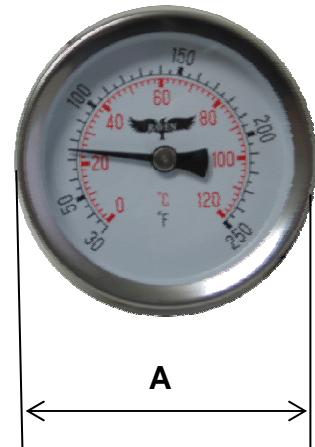

## Dial Thermometer

**Model:**  
**#RAVWHT**

**Features:**

- 2 1/2" Face
- Dual Scale 30° - 250° F  
 0 - 120° C
- 1/2" MPT Brass Well
- 3/4" Sweat Brass Well

MODEL	DIMENSIONS			
	A IN.	B IN.	C IN.	D IN.
RAVWHT	2 1/2"	2 1/2"	2"	2"