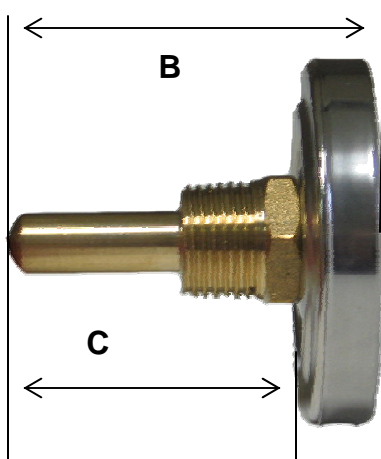

## Dial Thermometer

**Model:**  
**#RAVWHT**

**Features:**

- 2 1/2" Face
- Dual Scale 30° - 250° F  
 0 - 120° C
- 1/2" MPT Brass Well
- 3/4" Sweat Brass Well

MODEL	DIMENSIONS			
	A IN.	B IN.	C IN.	D IN.
RAVWHT	2 1/2"	2 1/2"	2"	2"