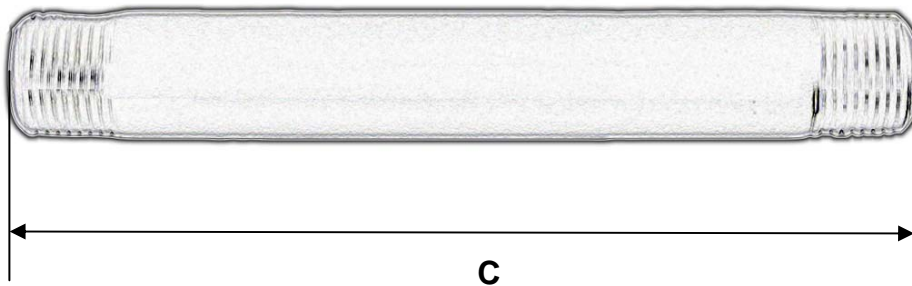

173 Flanders Road
 Westborough, MA 01581
 ph 888-467-2836
 fax 877-297-2836

Innovations in plumbing and heating . . .

CEILING MOUNT KIT ***THE HARMONY SERIES from RAVEN PRODUCTS***

Models :

- CMK6BN - Brushed Nickel
- CMK6ORB - Oil Rubbed Bronze
- CMK6PC - Polished Chrome
- CMK6PN - Polished Nickel
- CMK6SN - Satin Nickel
- CMK12BN - Brushed Nickel
- CMK12PC - Polished Chrome
- CMK24BN - Brushed Nickel
- CMK24ORB - Oil Rubbed Bronze
- CMK24PC - Polished Chrome
- CMK24SN - Satin Nickel

Features:

- Heavy gauge plated brass nipples
- 1/2" male NPT threads
- Oversized 3" solid brass flange
- Locking set screw to secure flange
- Allen wrench provided to fit set screw
- Quality packaging to prevent damage to finish
- Available in 6", 12", and 24" lengths

Dimensions:

MODEL	DIMENSIONS		
	A IN.	B IN.	C IN.
CMK	3 3/8	3 3/8	6, 12, 24