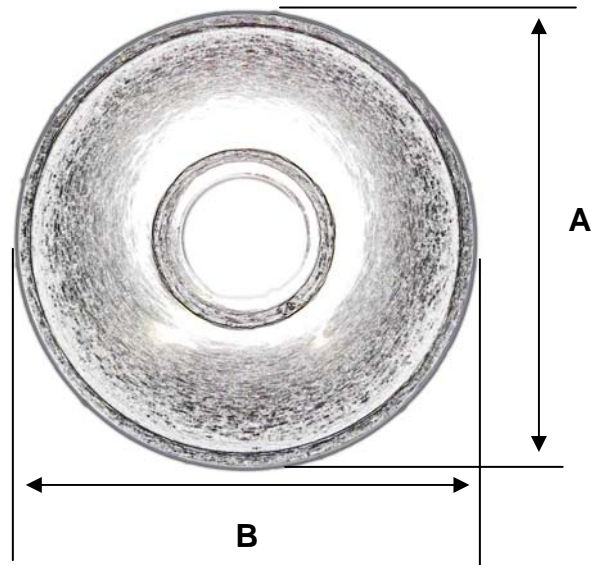

173 Flanders Road
 Westborough, MA 01581
 ph 888-467-2836
 fax 877-297-2836

Innovations in plumbing and heating . . .

CEILING MOUNT KIT ***THE HARMONY SERIES from RAVEN PRODUCTS***

Models :

- CMK6BN - Brushed Nickel
- CMK6ORB - Oil Rubbed Bronze
- CMK6PC - Polished Chrome
- CMK6PN - Polished Nickel
- CMK6SN - Satin Nickel
- CMK12BN - Brushed Nickel
- CMK12PC - Polished Chrome
- CMK24BN - Brushed Nickel
- CMK24ORB - Oil Rubbed Bronze
- CMK24PC - Polished Chrome
- CMK24SN - Satin Nickel

Features:

- Heavy gauge plated brass nipples
- 1/2" male NPT threads
- Oversized 3" solid brass flange
- Locking set screw to secure flange
- Allen wrench provided to fit set screw
- Quality packaging to prevent damage to finish
- Available in 6", 12", and 24" lengths

Dimensions:

MODEL	DIMENSIONS		
	A IN.	B IN.	C IN.
CMK	3 3/8	3 3/8	6, 12, 24