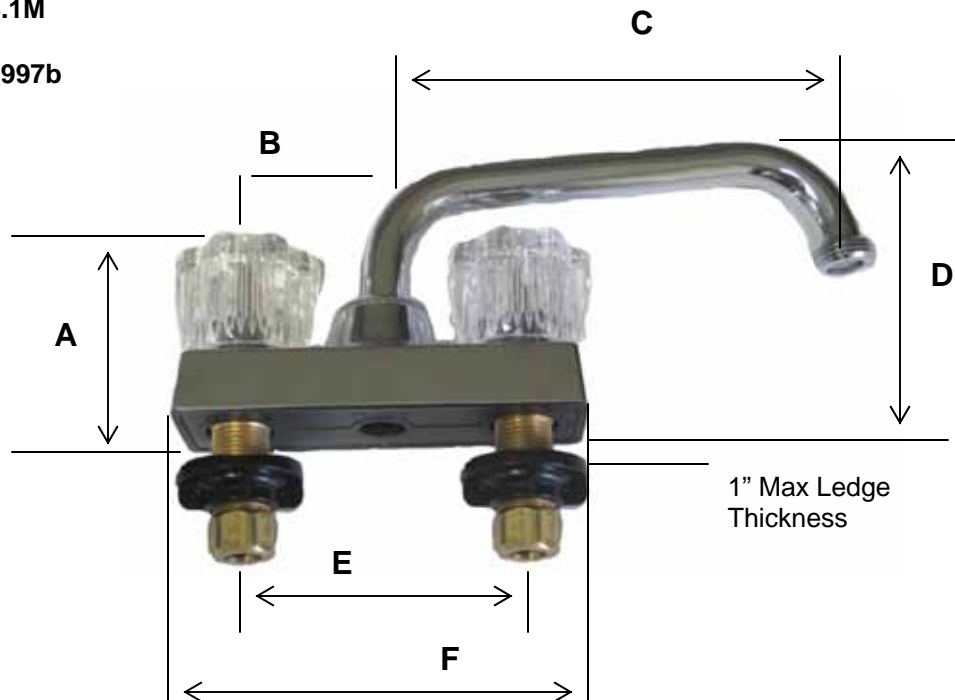

173 Flanders Road
 Westborough, MA 01581
 ph 888-467-2836
 fax 877-297-2836

Innovations in plumbing and heating . . .

Two Handle Laundry Faucet

Model:
 68-01/02

Features:

- Cast brass underbody, heavy chrome plated brass shell
- Acrylic handles with hot and cold index buttons
- 1/4 turn cartridges
- Working parts can be easily replaced
- 8" swing spout
- 4" centers for mounting
- 2.2gpm @ 60 psi maximum aerator
- 1/2" NPSM supply connections with brass coupling nuts

Technical Specifications:

- ASME A112.18.1M
- CSA B125
- ANSI/NSF 61-1997b

MODEL	DIMENSIONS					
	A IN.	B IN.	C IN.	D IN.	E IN.	F IN.
68-01/02	3"	2"	7"	5"	4"	5 3/4"