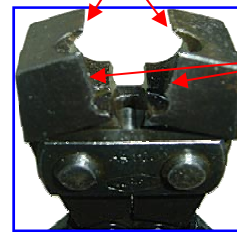

173 Flanders Road
Westborough, MA 01581

Innovations in plumbing and heating...

Pex Crimp Tools

DUAL JAW HEAVY DUTY PEX CRIMP TOOL 3/8" - 1"

Has Straight & Side Jaws
Side Jaw for use in tight space
Item # PCTDJ

TOP CRIMP

SIDE CRIMP

ITEM #	DESCRIPTION	BOX QTY
PCTDJ	DUAL JAW HEAVY DUTY PEX CRIMP TOOL	1
PCTHD	HEAVY DUTY PEX CRIMP TOOL	1
PCT	PEX CRIMP TOOL	1

HEAVY DUTY PEX CRIMP TOOL 3/8" - 1"

Heavier Version of our Pex Crimp Tool
Made of High Grade Steel