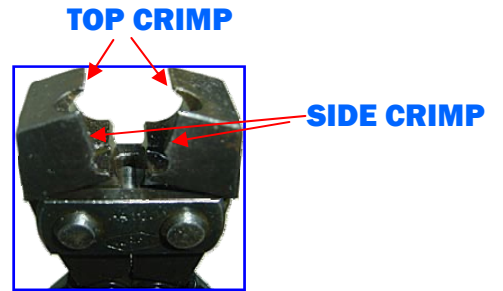

## DUAL JAW HEAVY DUTY PEX CRIMP TOOL 3/8" - 1"

Has Straight & Side Jaws  
Side Jaw for use in tight space  
Item # PCTDJ

ITEM #	DESCRIPTION	BOX QTY
PCTDJ	DUAL JAW HEAVY DUTY PEX CRIMP TOOL	1
PCTHD	HEAVY DUTY PEX CRIMP TOOL	1
PCT	PEX CRIMP TOOL	1